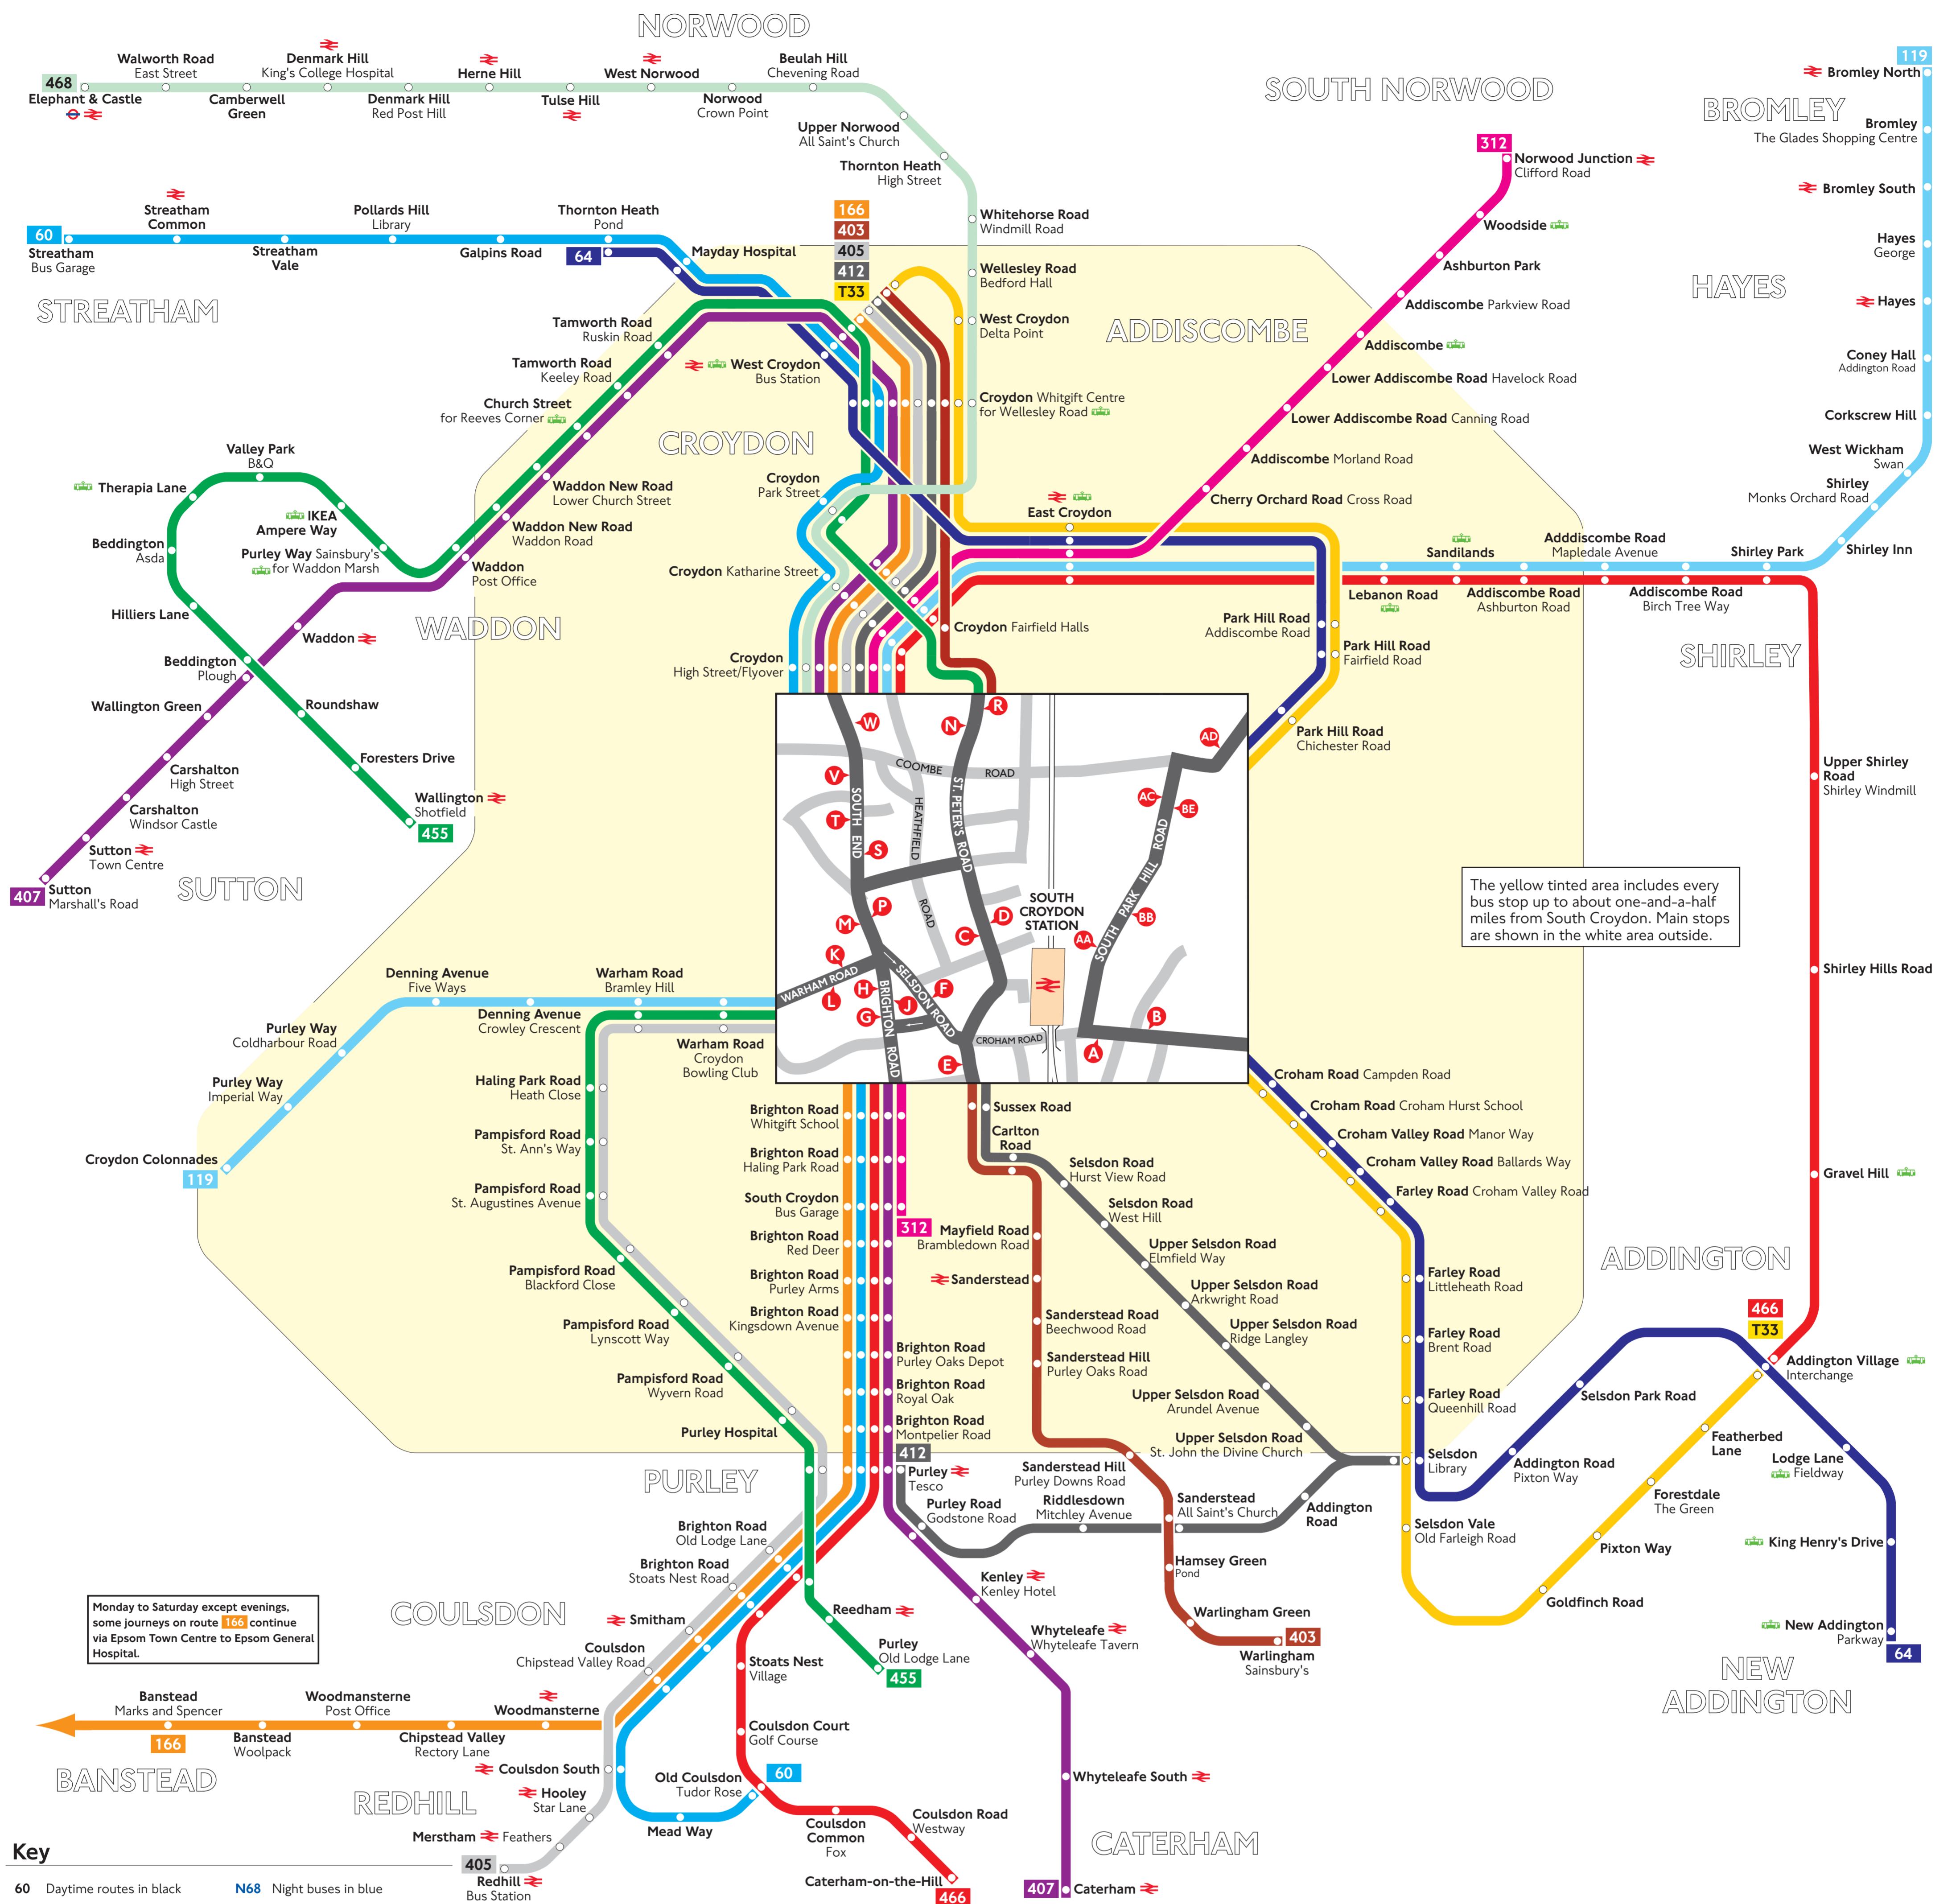

Buses from South Croydon

The yellow tinted area includes every bus stop up to about one-and-a-half miles from South Croydon. Main stops are shown in the white area outside.

1. **Key**
2. 60 Daytime routes in black
   - N68 Night buses in blue
   - Connections with Underground
   - Connections with National Rail
   - Connections with Tramlink
   - Connections with Eurostar
   - Monday to Saturdays except evenings

Route finder

Day and 24-hour buses

Bus route	Towards	Bus stops
60	Old Coulsdon	1 3 5 W
64	Streatham	1 3 5 W
119	New Addington	1 3 5 W
119	Thornton Heath	1 3 5 W
119	Bromley North	1 3 5 W
119	Croydon Airport	1 3 5 W
166	Banstead	1 3 5 W
166	Epsom +	1 3 5 W
312	West Croydon	1 3 5 W
312	Norwood Junction	1 3 5 W
312	South Croydon	1 3 5 W
403	Warringham	1 3 5 W
403	West Croydon	1 3 5 W
405	Redhill	1 3 5 W
405	West Croydon	1 3 5 W
407	Caterham	1 3 5 W
407	Sutton	1 3 5 W
412	Purley	1 3 5 W
412	West Croydon	1 3 5 W
455	Purley	1 3 5 W
455	Wallington	1 3 5 W
466	Addington Village	1 3 5 W
466	Caterham-on-the-Hill	1 3 5 W
468	Elephant & Castle	1 3 5 W
T33	Addington Village	1 3 5 W
T33	West Croydon	1 3 5 W

Night buses

Bus route	Towards	Bus stops
N68	Old Coulsdon	1 3 5 W
N68	Tottenham Court Road	1 3 5 W

Other buses

Bus route	Towards	Bus stops
409	Croydon +	1 3 5 W
409	East Grinstead +	1 3 5 W

Destination finder

Destination	Bus route	Bus stops
A		
Addington Village Interchange	466	1 3 5 W
Addiscombe	64, T33	1 3 5 W
Addiscombe Road	312	1 3 5 W
Aldwych	N68	1 3 5 W
Ashburton Park	312	1 3 5 W
B		
Banstead Woolpack	166	1 3 5 W
Beddington Asda	455	1 3 5 W
Beddington Plough	407	1 3 5 W
Brighton Road (South Croydon)	60, 166, 407, 466, N68	1 3 5 W
Bromley	Town Centre	1 3 5 W
C		
Camberwell Green	468, N68	1 3 5 W
Carshalton High Street	407	1 3 5 W
Caterham	407	1 3 5 W
Caterham-on-the-Hill	466	1 3 5 W
Coulsdon Chipstead Valley Road	60, 166, N68	1 3 5 W
Croydon Town Centre (assorted stops)	405	1 3 5 W
	60	1 3 5 W
	64, T33	1 3 5 W
	119	1 3 5 W
	166, 468, N68	1 3 5 W
	312, 466	1 3 5 W
	403	1 3 5 W
	405	1 3 5 W
	407	1 3 5 W
	412	1 3 5 W
	455	1 3 5 W
Croydon Colonnades	119	1 3 5 W
D		
Denmark Hill	468, N68	1 3 5 W
E		
East Croydon	64, T33	1 3 5 W
	119	1 3 5 W
	312, 466	1 3 5 W
Elephant & Castle	468, N68	1 3 5 W
Epsom General Hospital	166+	1 3 5 W

Destination	Bus route	Bus stops
H		
Hayes	119	1 3 5 W
Herne Hill	468, N68	1 3 5 W
Holborn	N68	1 3 5 W
Hooley	Star Lane	1 3 5 W
I		
IKEA Ampere Way	455	1 3 5 W
K		
Kenley	Kenley Hotel	1 3 5 W
M		
Mayday Hospital	60	1 3 5 W
	64	1 3 5 W
Merstham	Feathers	1 3 5 W
N		
New Addington Parkway	64	1 3 5 W
Norwood Junction	312	1 3 5 W
O		
Old Coulsdon Tudor Rose	60, 466, N68	1 3 5 W
P		
Pampisford Road	405	1 3 5 W
	455	1 3 5 W
Purley	60, 166, 407, 466, N68	1 3 5 W
	405	1 3 5 W
	412	1 3 5 W
	455	1 3 5 W
Purley Old Lodge Lane	455	1 3 5 W
R		
Redhill	Bus Station	1 3 5 W
Reedham	455	1 3 5 W
Riddlesdown Mitchley Avenue	412	1 3 5 W
S		
Sanderstead All Saint's Church	403	1 3 5 W
	412	1 3 5 W
Sandilands	119	1 3 5 W
	466	1 3 5 W
Selsdon Library	64, T33	1 3 5 W
	412	1 3 5 W
Shirley Hills Road	466	1 3 5 W

© Transport for London
Information correct from January 2007