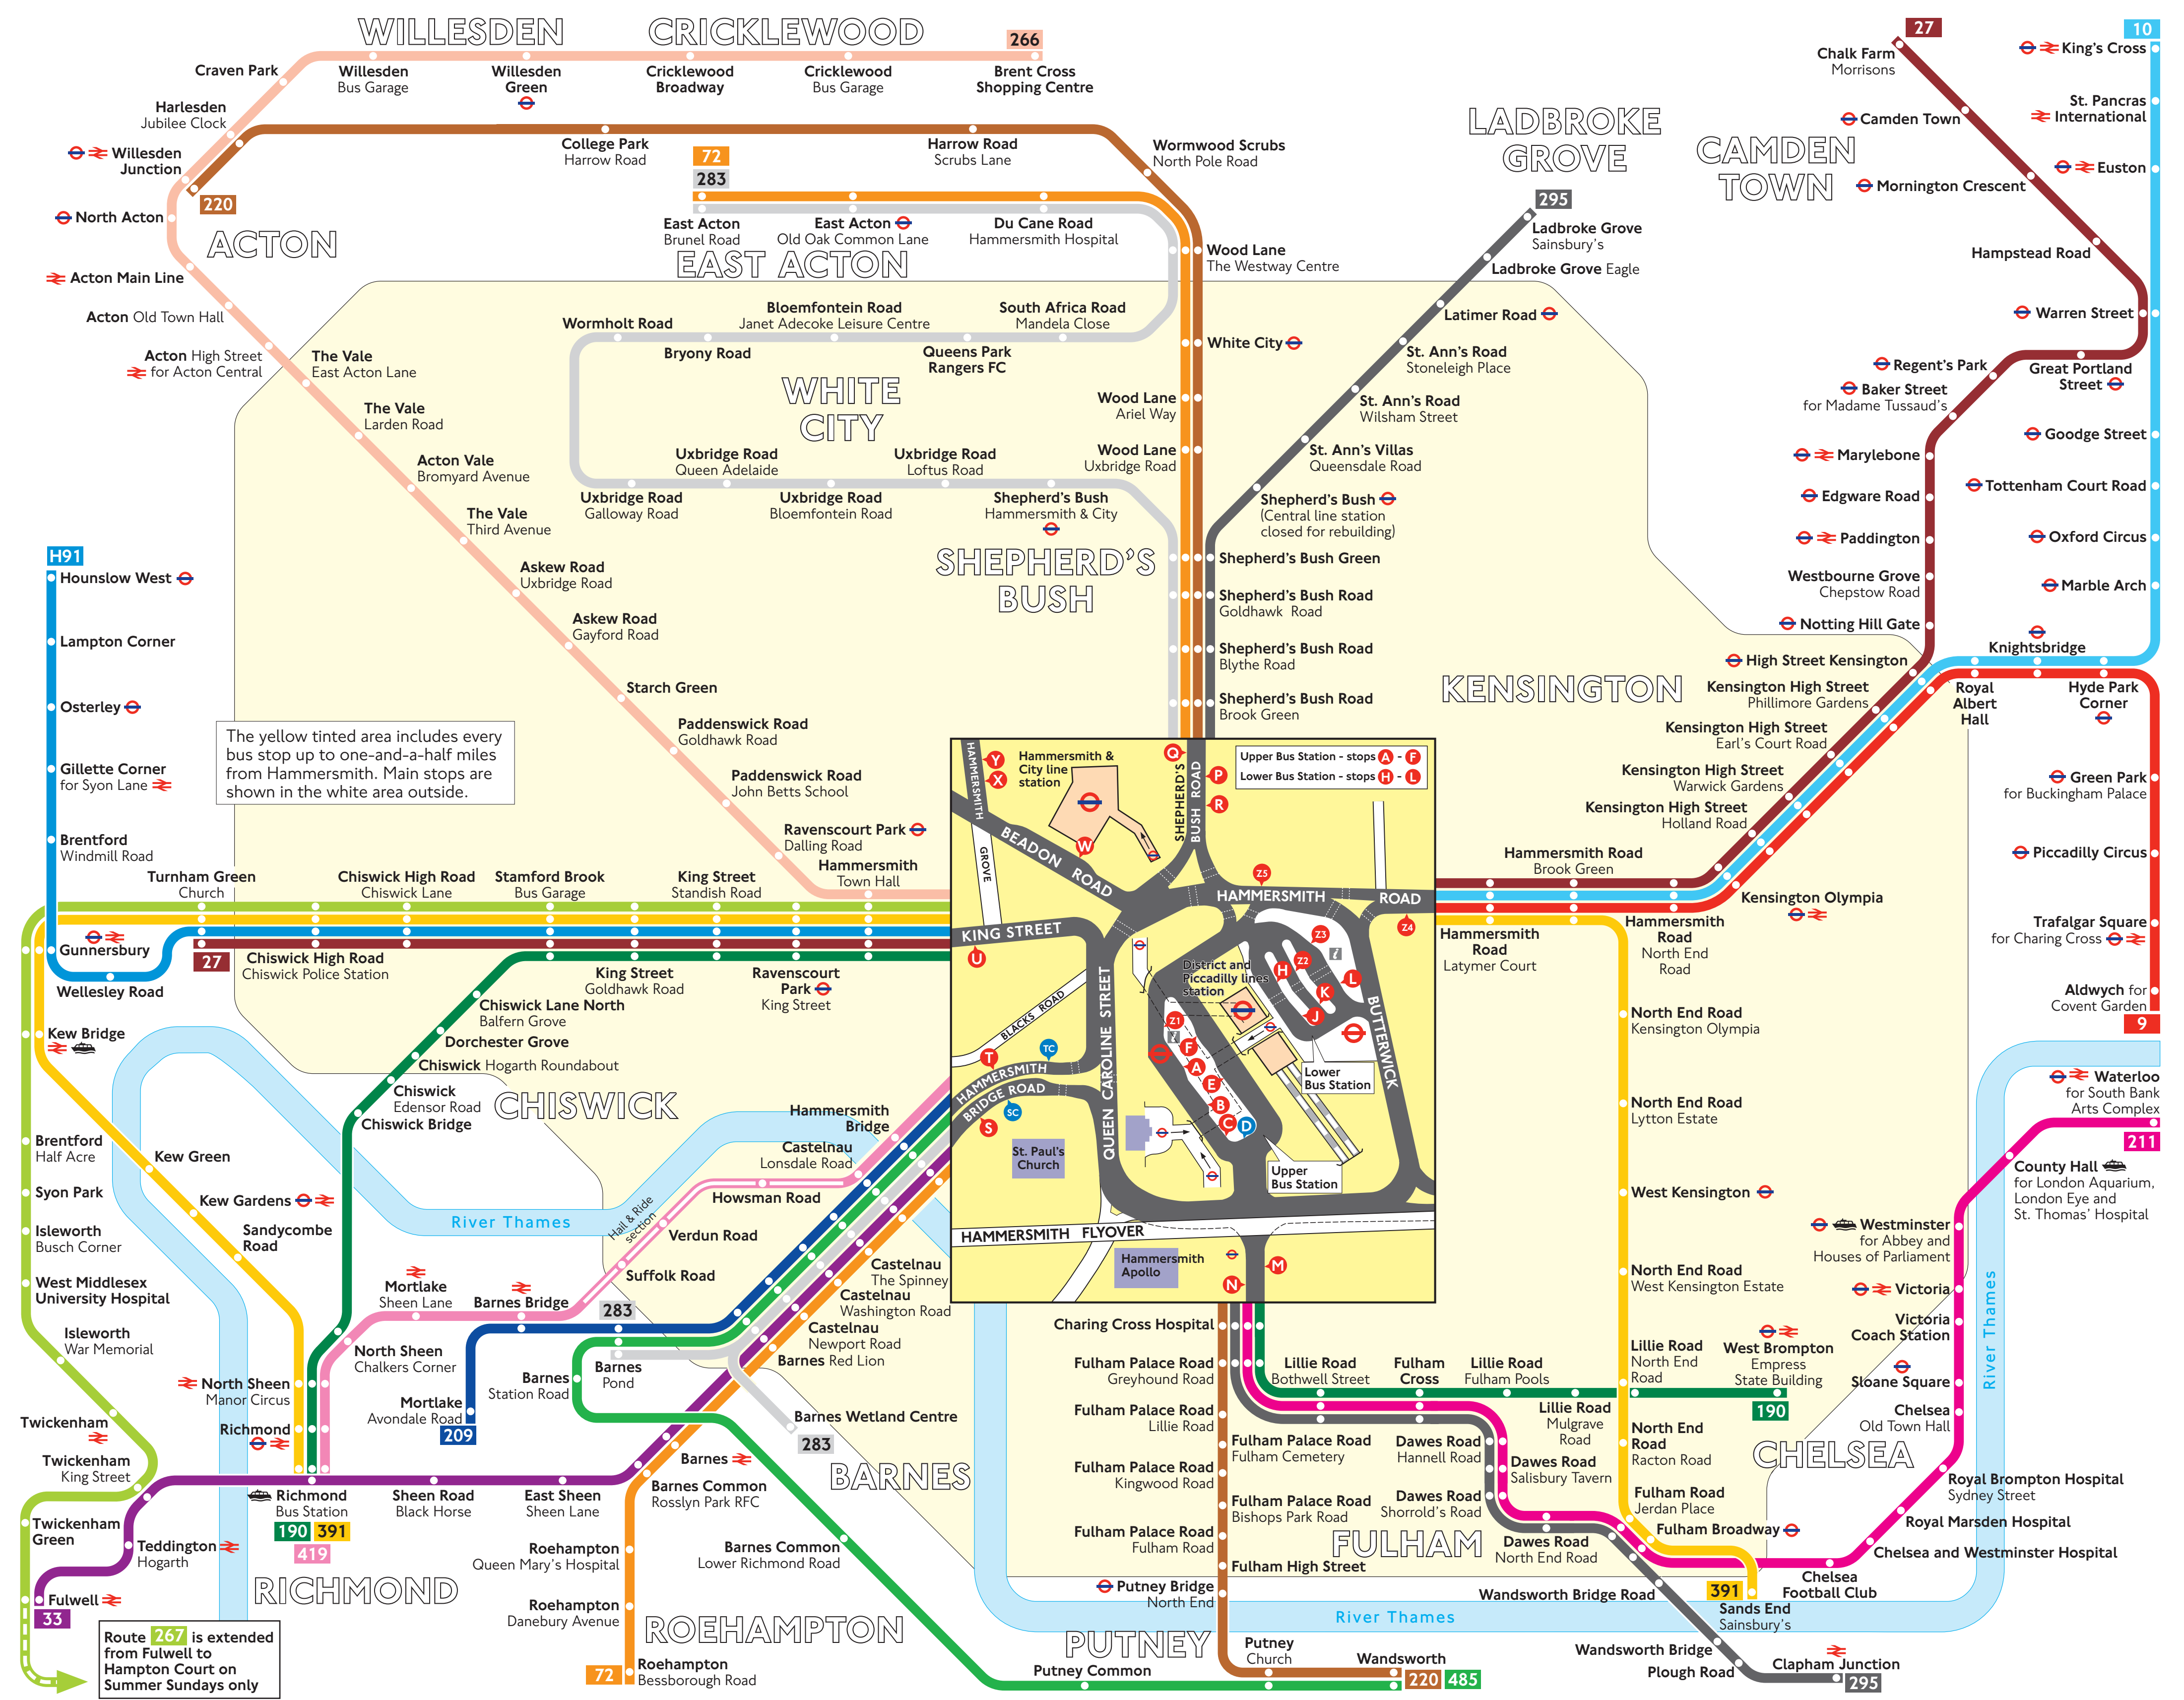

Buses from Hammersmith

The yellow tinted area includes every bus stop up to one-and-a-half miles from Hammersmith. Main stops are shown in the white area outside.

Route 267 is extended from Fulwell to Hampton Court on Summer Sundays only

1. **Key**
2. Connections with Underground
   - Connections with National Rail
   - Connections with river boats
   - Mondays to Saturdays except evenings
   - Daytimes only when Wetland Centre is open
   - Early mornings and evenings only
   - Summer Sundays only
3. Red discs show the bus stop you need for your chosen bus service. The disc **A** appears on the top of the bus stop in the street (see map of town centre in centre of diagram).

Route finder
Day buses including 24-hour services

Bus route	Towards	Bus stops
9	Aldwych	F
10	King's Cross	F
27	Chalk Farm	F W
33	Turnham Green	B U
72	Fulwell	K S
190	East Acton	A O T
209	Roehampton	K R S
211	Richmond	B N U
220	West Brompton	C H W
266	Mortlake	J S
267	Waterloo	C M
283	Wandsworth	C M P
295	Willesden Junction	A N O
391	Brent Cross	H U
419	Fulwell	B U
485	Hampton Court Summer Sundays only	B U
H91	Hounslow West	B U

Night buses
For night bus information, please see separate poster

Destination finder

Destination	Bus routes	Bus stops
A		
Acton High Street and Old Town Hall	266	H U
Acton Main Line	266	H U
Acton Vale Bromyard Avenue	266	H U
Aldwych	9	F
Askew Road	266	H U

Destination	Bus routes	Bus stops
B		
Baker Street	27	F W
Barnes and	33	K S
Barnes Common Rosslyn Park RFC	72	K R S
Barnes Pond	209	J S
	283	K R S
	485	K R S
Barnes Red Lion	33	K S
	72, 283	K R S
	209	J S
	485	L S
Barnes Bridge	209	J S
	419	L S
Barnes Common	485	L S
Barnes Wetland Centre	283	K R S
Brent Cross Shopping Centre	266	H U
Brentford Half Acre	267	B U
Brentford Windmill Road	H91	B U
C		
Camden Town	27	F W
Castelnau Lonsdale Road	33	K S
	72, 283	K R S
	209	J S
Castelnau Newport Road	33	K S
	72, 283	K R S
	209	J S
	485	L S
Chalk Farm Morrisons	27	F W
Charing Cross Hospital	190	C M W
	211	C M
	220, 295	C M P
Chelsea	211	C M
Chelsea FC and Old Town Hall	211	C M
Chelsea and Westminster Hospital	190	B N U
Chiswick Hogarth Roundabout	27, 267, 391, H91	B U
Chiswick High Road	27, 267, 391, H91	B U
Clapham Junction	295	C M P
College Park Harrow Road	220	A N O
County Hall	211	C M
Craven Park	266	H U
Cricklewood	266	H U
D		
Dawes Road	211	C M
	295	C M P
Du Cane Road	72, 283	A O T
E		
East Acton	72, 283	A O T
East Sheen Sheen Lane	33	K S
Edgware Road	27	F W
Euston	10	F
F		
Fulham Broadway	211	C M
	295	C M P
	391	F W
Fulham FC (Craven Cottage)	220	C M P
Fulham High Street	220	C M P
Fulham Palace Road	220	C M P
(Lillie Road to Fulham High Street)	220	C M P
Fulwell	33	K S
	267	B U